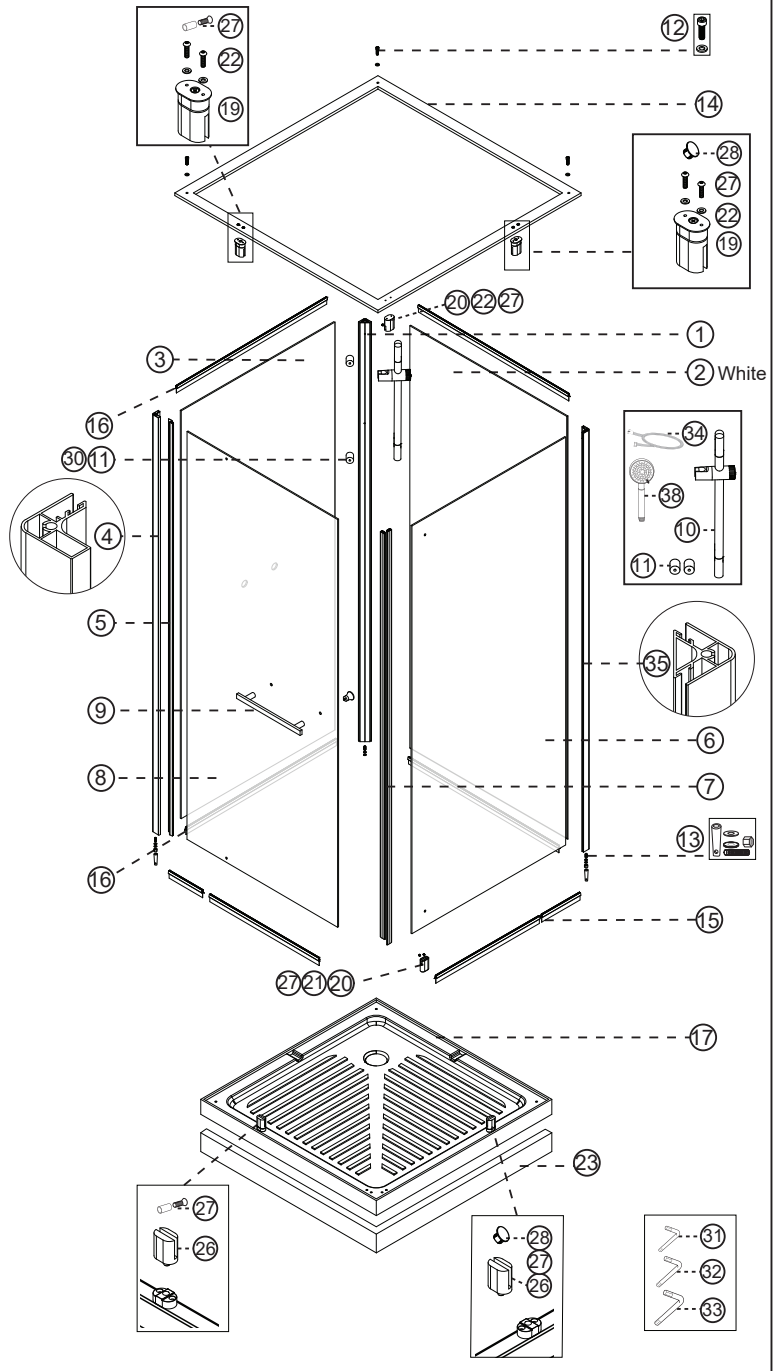

NORO®

Ocean C 80x80 & 90x90

Art.nr 24105, 24110, 24125,
24130, 2412, 2414, 2416,
2417, 2421, 2422

Exploded View:

900x900

800x800

Drawing Nr.	Art Nr.	Description	Unit
1	9260-A	Corner profile on back panel for all Ocean cabins	pc
2	9260-B	white Back panel without mixer hole for Ocean 90x90 square & round	pc
	9260-C	black Back panel without mixer hole for Ocean 90x90 square & round	pc
	9260-D	white Back panel without mixer hole for Ocean 80x80 square	pc
	9260-E	black Back panel without mixer hole for Ocean 80x80 square	pc
3	9260-H	white Back panel with mixer hole for Ocean 90x90 square & round	pc
	9260-J	black Back panel with mixer hole for Ocean 90x90 square & round	pc
	9260-K	white Back panel with mixer hole for Ocean 80x80 square	pc
	9260-L	black Back panel with mixer hole for Ocean 80x80 square	pc
4	9260-O	Connecting profile for Ocean door	pc
5	9260-P	Water proof gasket on door for Ocean	pc
6	9260-R	Fixed front panel for Ocean 90x90 square	pc
	9260-S	Fixed front panel for Ocean 80x80 square	pc
7	9306620	Magnetic gasket for Ocean square	pc
8	9260-X	Door glass for Ocean 70x90 & 90x90 square	pc
	9260-Y	Door glass for Ocean 80x80 square	pc
9	9261-A	Stainless steel handle set for Ocean square	pc
10	9261-B	Sliding bar for Ocean CC-420mm	pc
11 & 30	9261-C	Sliding bar connector for Ocean with screws	set
12 & 13 31, 32 & 13	9261-D	Screw bag for Ocean cabin	set
14	9261-F	Upper frame profile for Ocean square 90x90	pc
	9261-G	Upper frame profile for Ocean square 80x80	pc
15	9261-J	Bottom gasket for Ocean	set
16	9261-K	Back panel gasket for Ocean	pc
17	9261-M	Complete tray set for Ocean 90x90 square	set
	9261-N	Complete tray set for Ocean 80x80 square	set
18, 21, 27, 28	9261-P	Lower rotatable glass clip set for Ocean	set
19, 22, 27, 28	9261-Q	Upper rotatable glass clip set for Ocean	set
20 & 27	9261-R	Plastic clip on fix door for Ocean	set
23	9261-U	Tray skirt for Ocean 90x90 Square	pc
	9261-V	Tray skirt for Ocean 80x80 Square	pc
34	9306220	Shower hose	pc
35	9306567	Connecting profile for Ocean fixed wall	pc
38	9321-G	Shower handle	pc